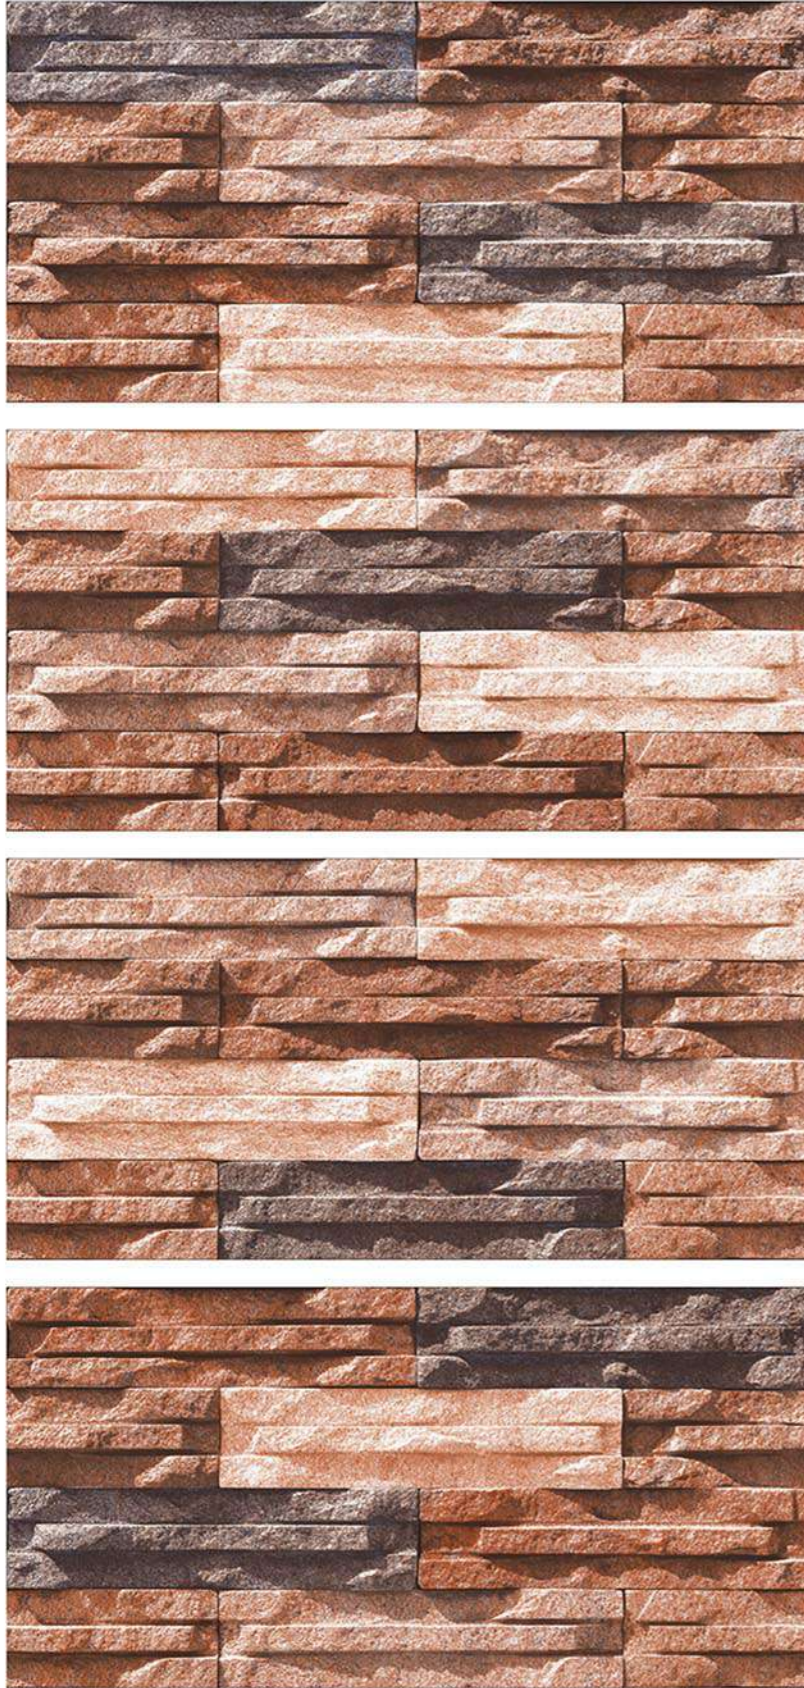

AURA - 201

High Depth
Elevation