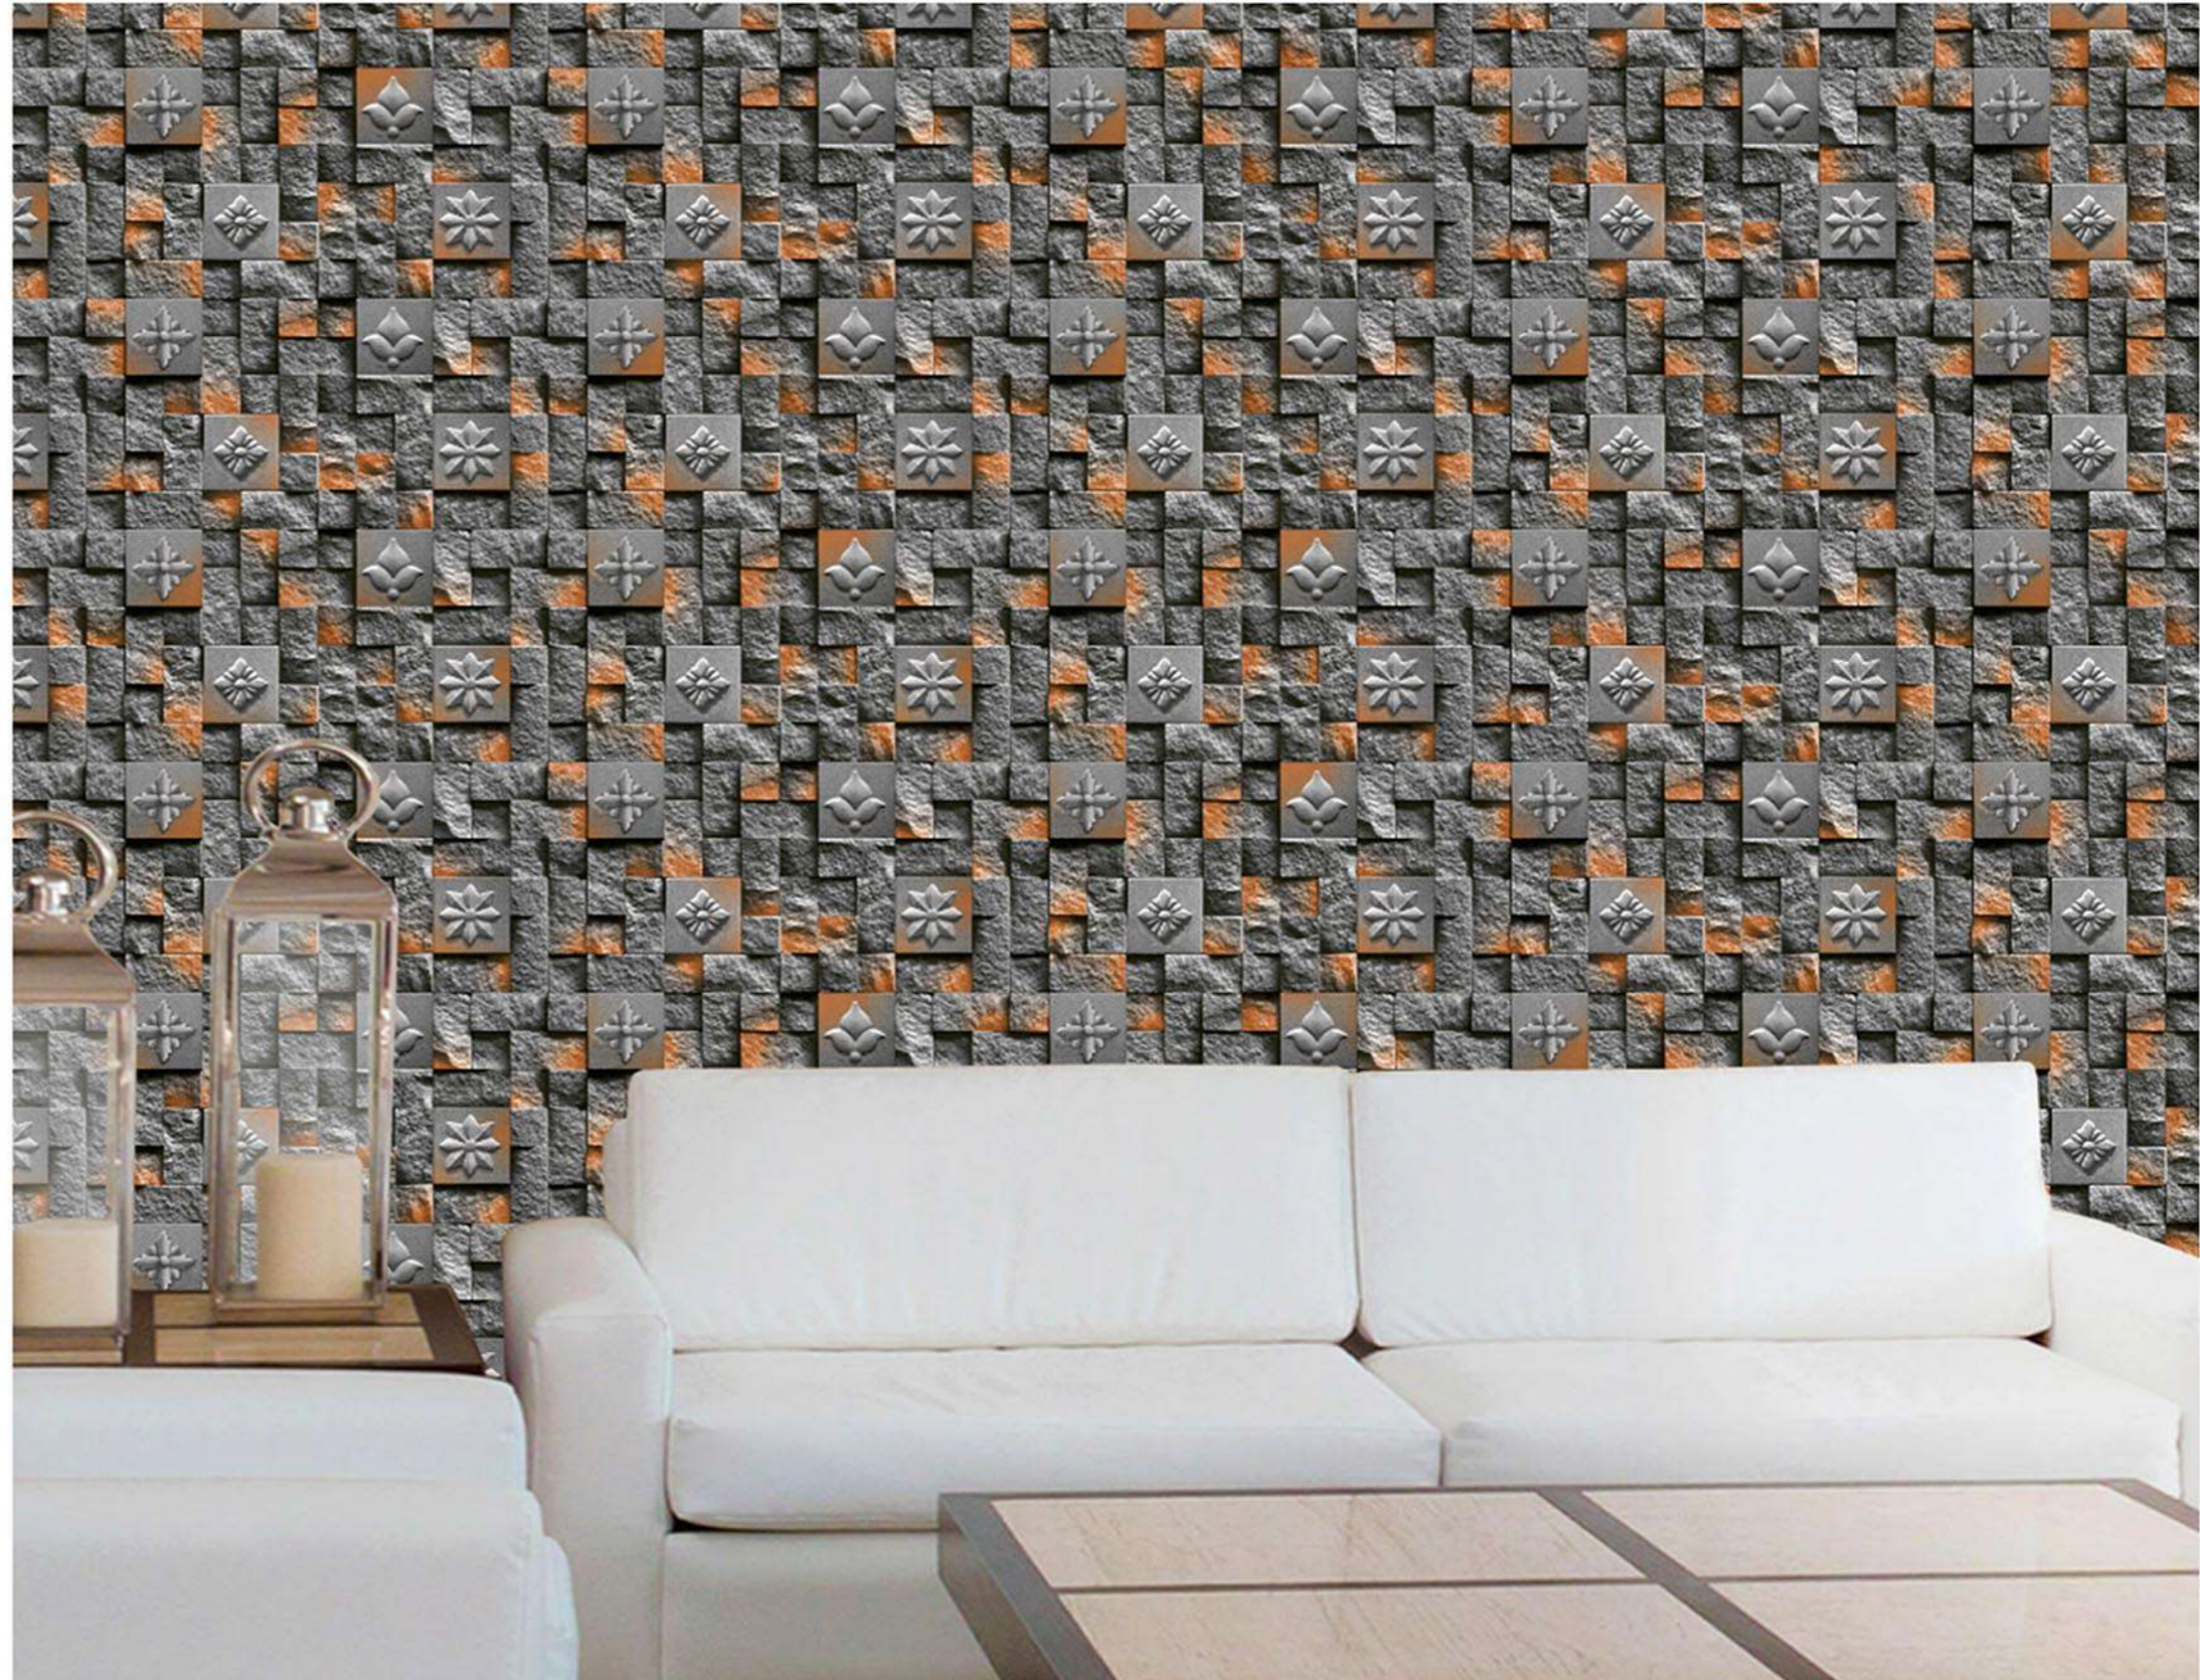

Size
300X600 mm

SIGMA - 204

High Depth
Elevation

Random
Tiles

Finish
Matt

Size
300X600 mm

SIGMA - 205

High Depth
Elevation