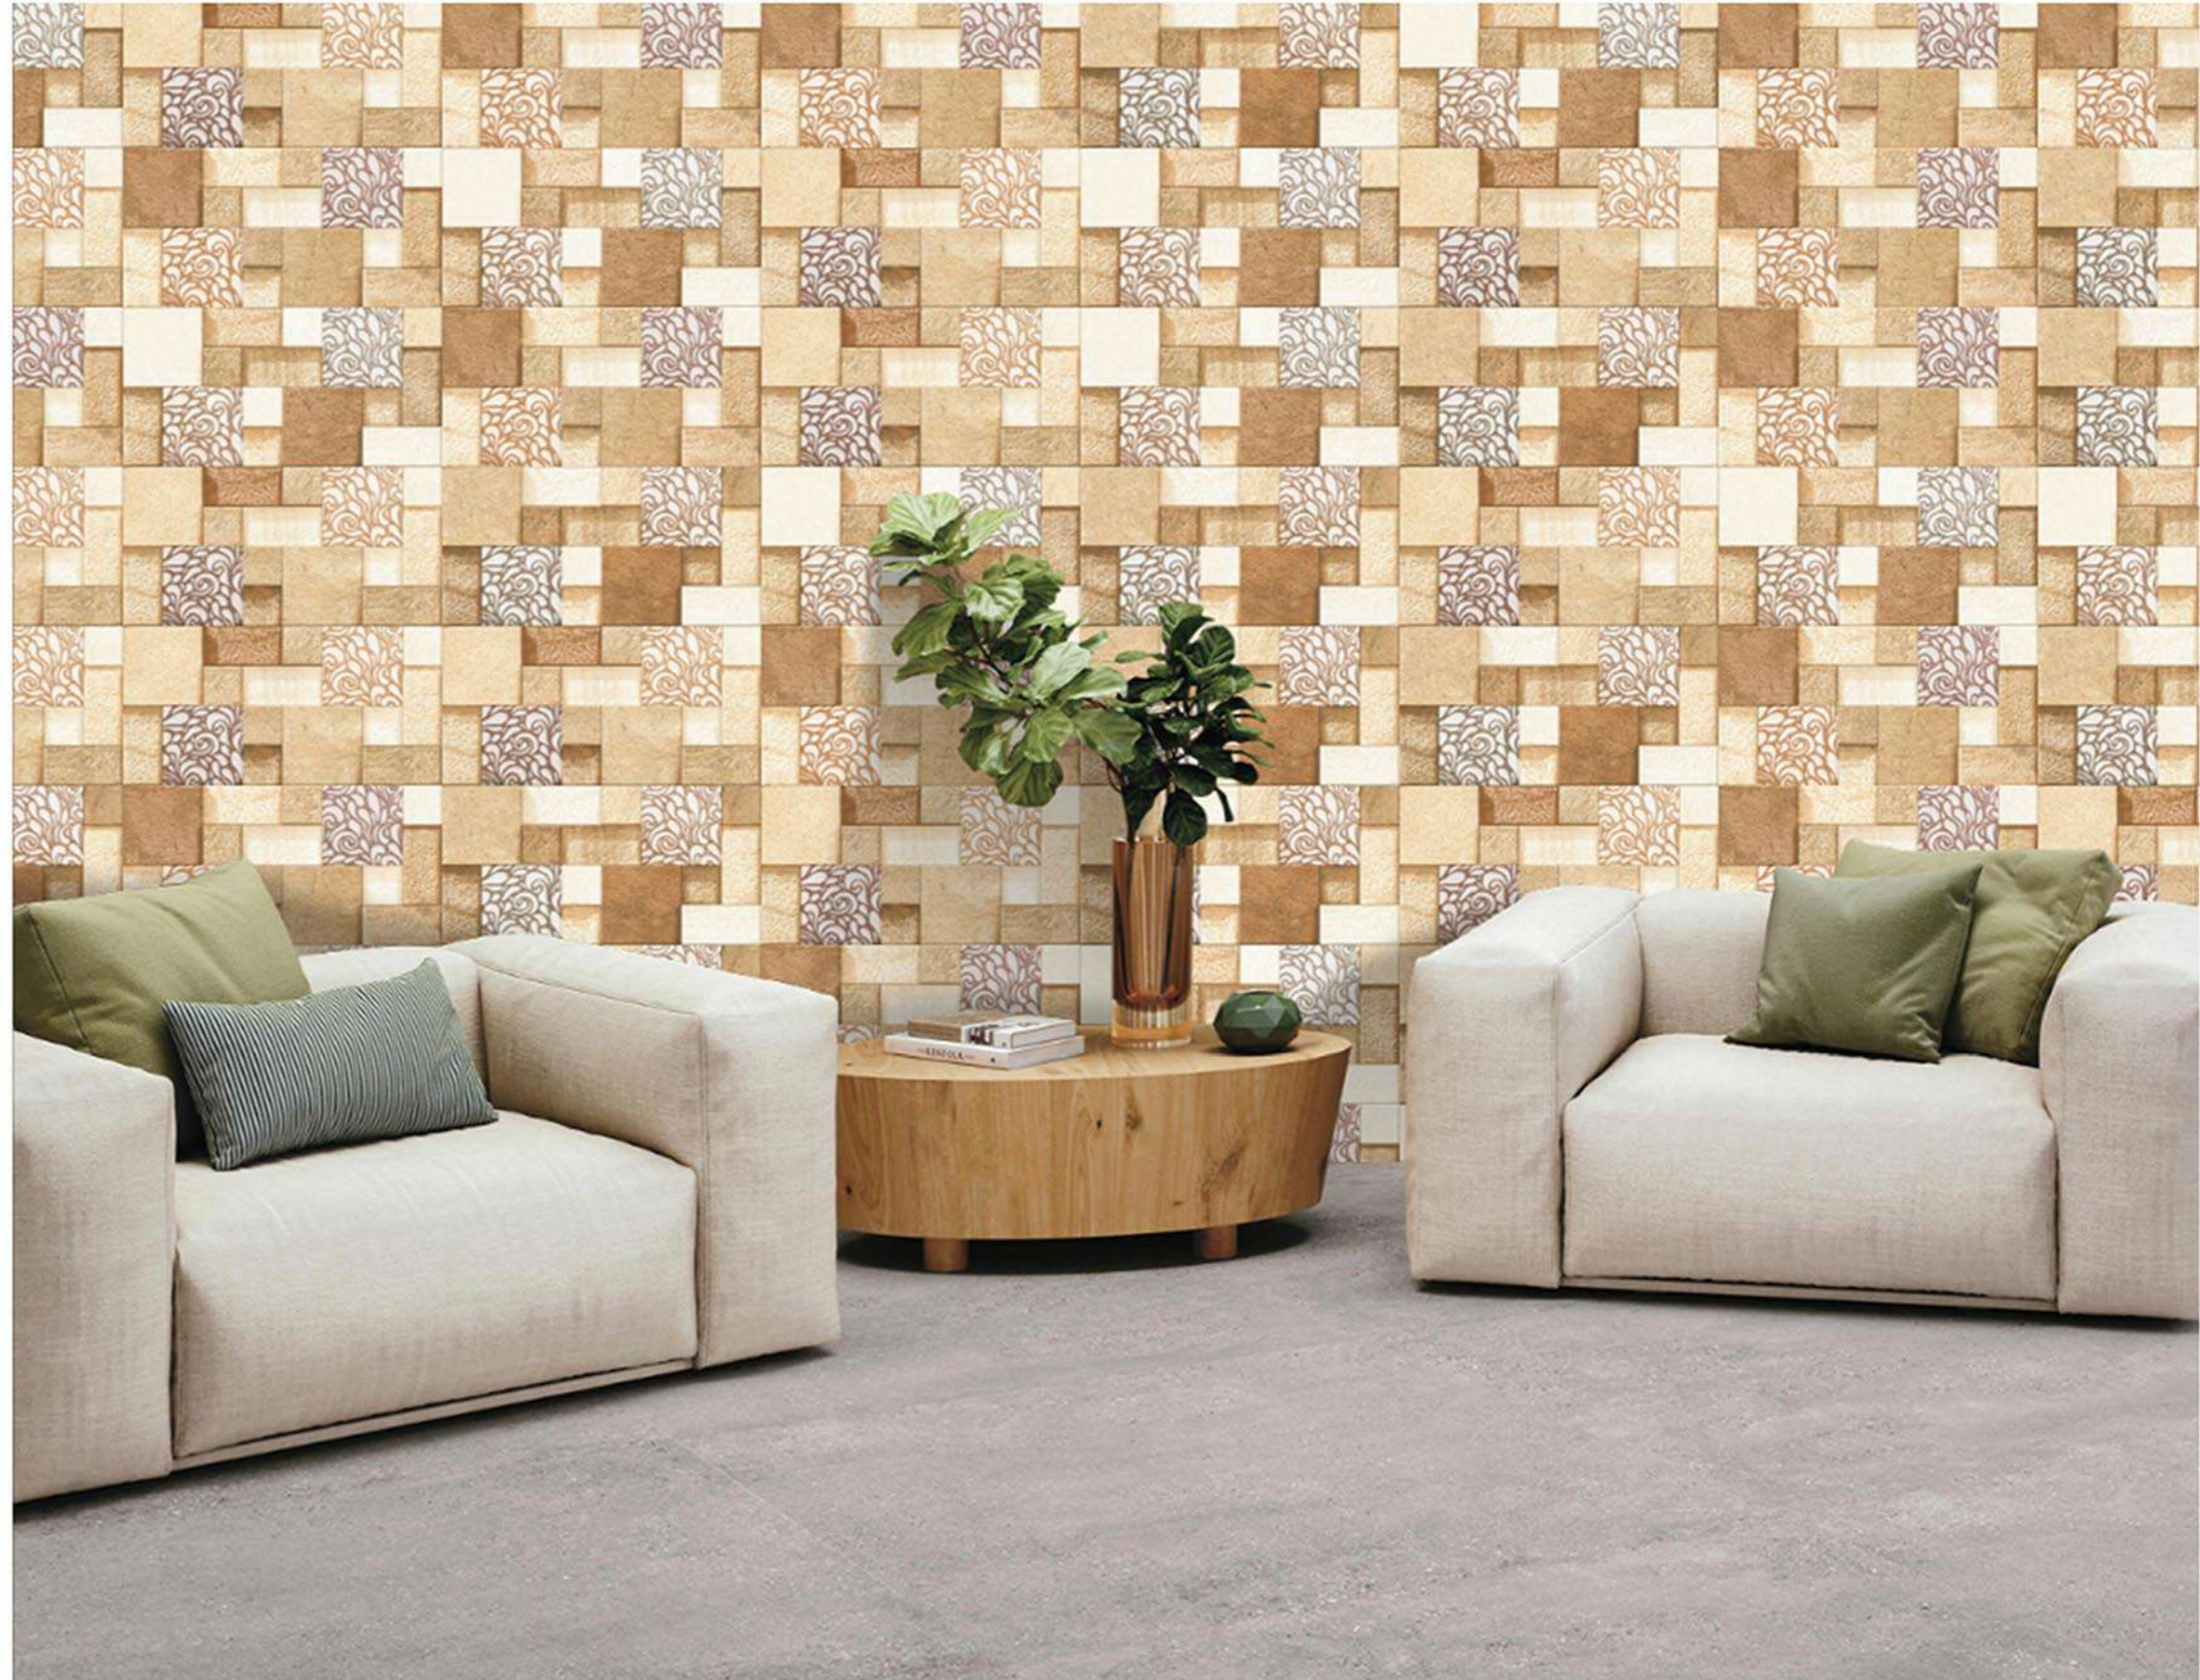

FERRO - 207

High Depth
Elevation

Random
Tiles

Finish
Matt

Size
300X600 mm

FERRO - 208

High Depth
Elevation

Random
Tiles