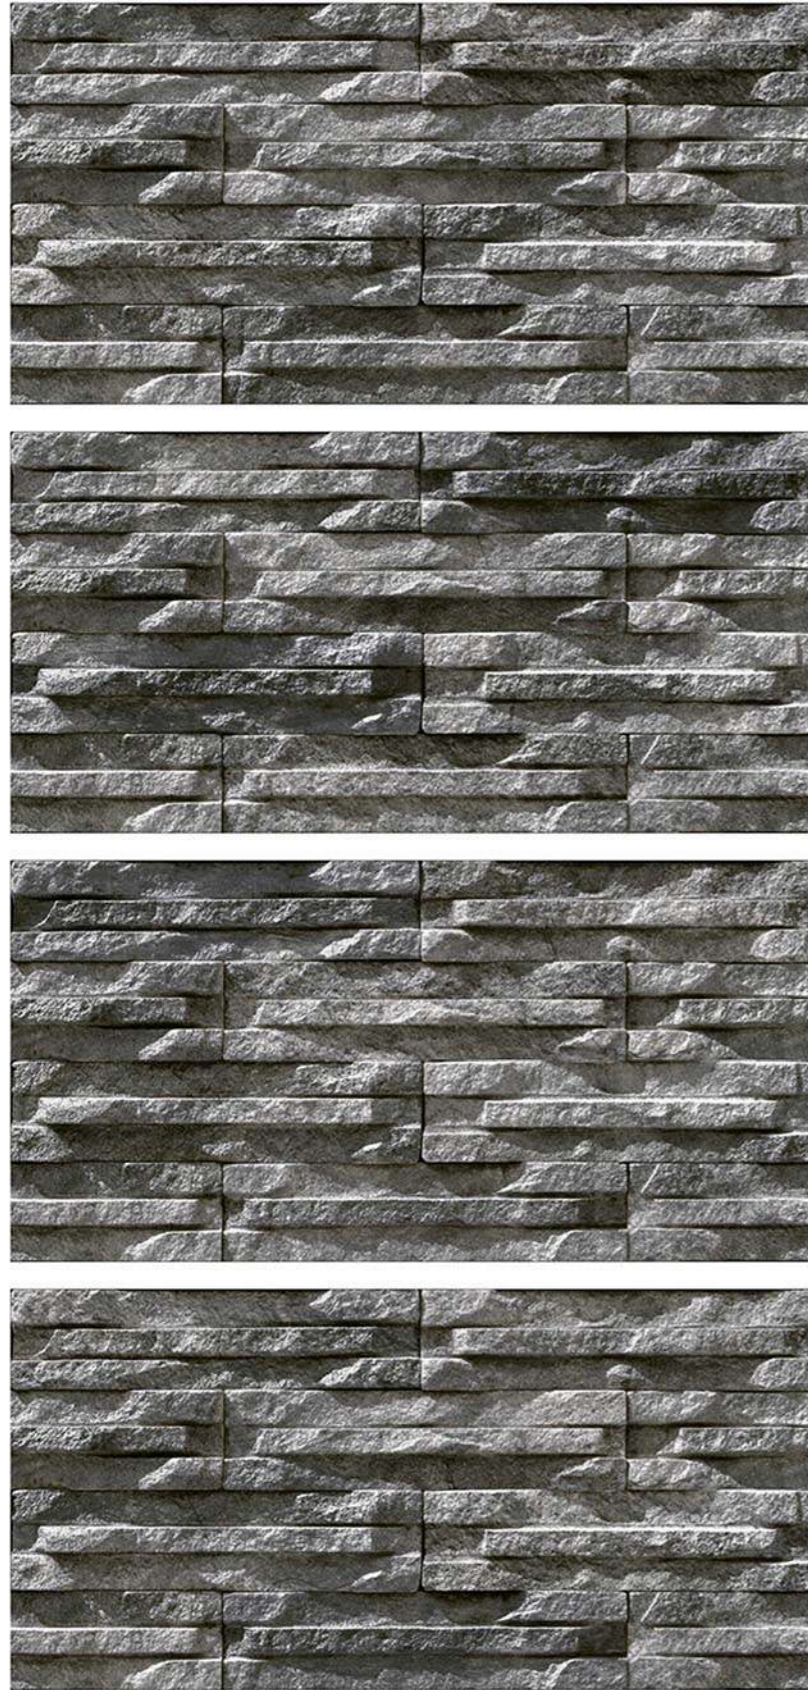

Finish
Matt

Size
300X600 mm

AURA - 201

High Depth
Elevation

Random
Tiles

Finish
Matt

Size
300X600 mm

AURA - 202