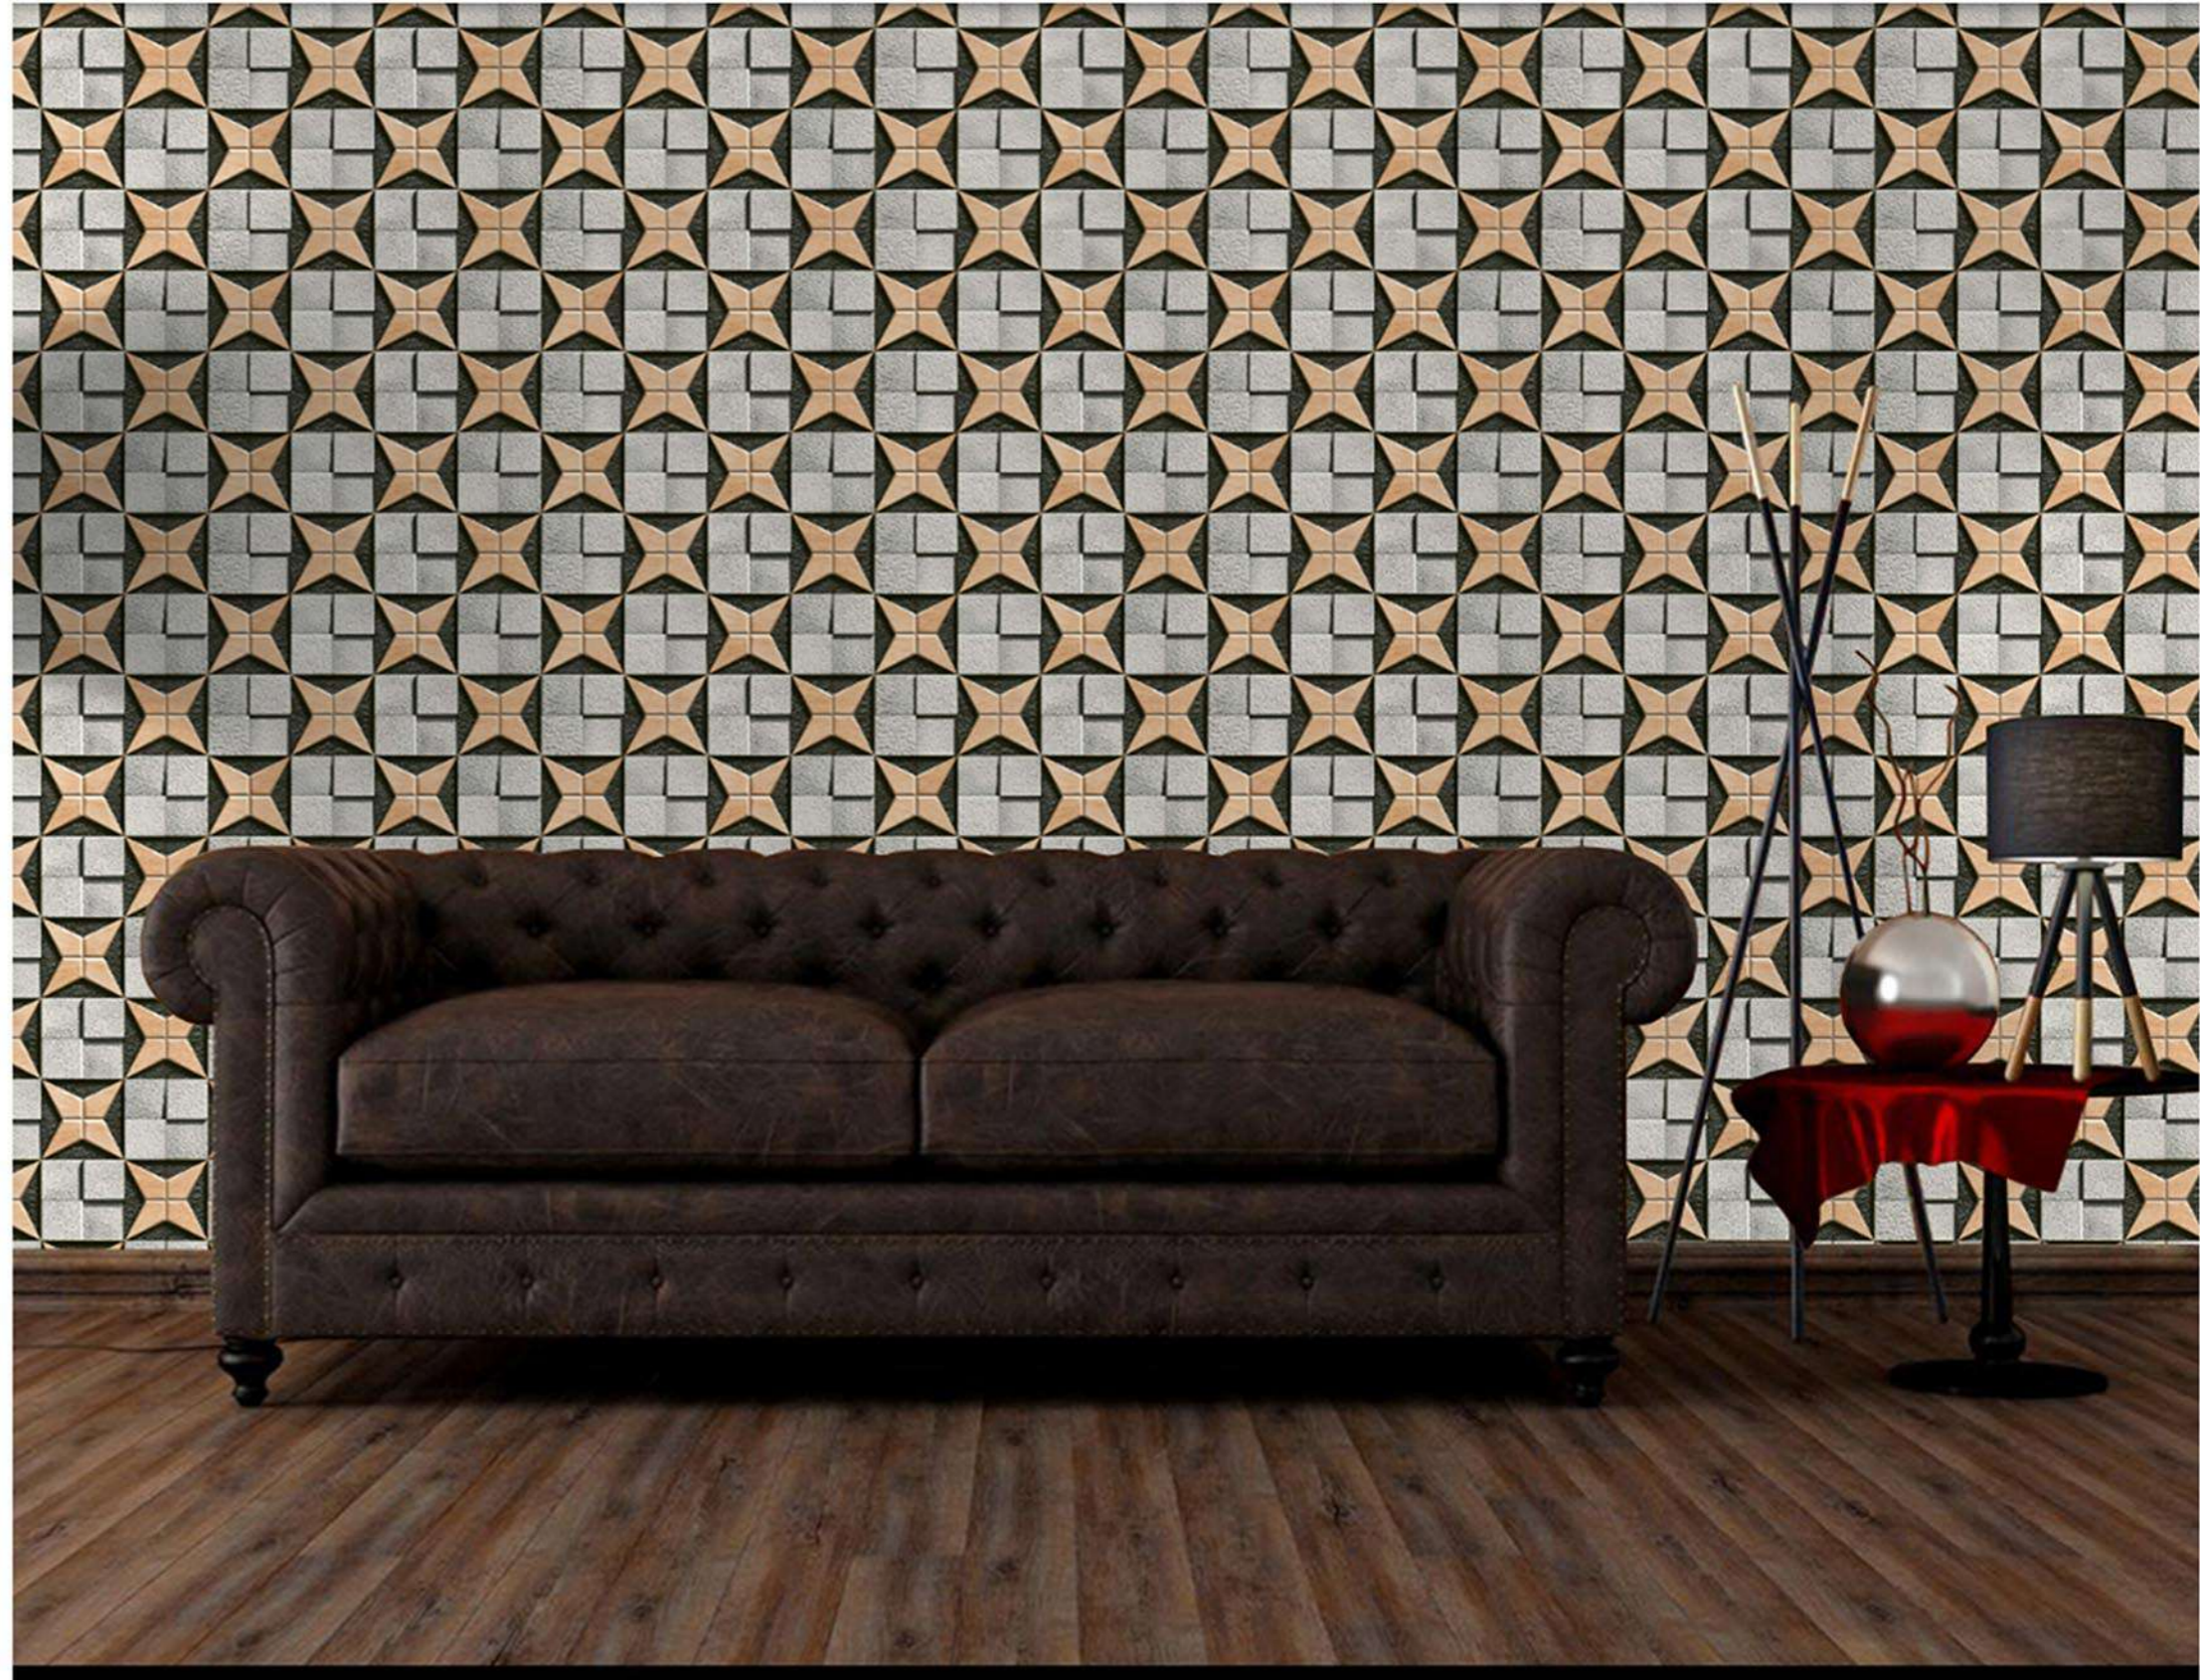

STAR - 201

High Depth
Elevation

Finish
Matt

Size
300X600 mm

STAR - 202

High Depth
Elevation

Finish
Matt

Size
300X600 mm