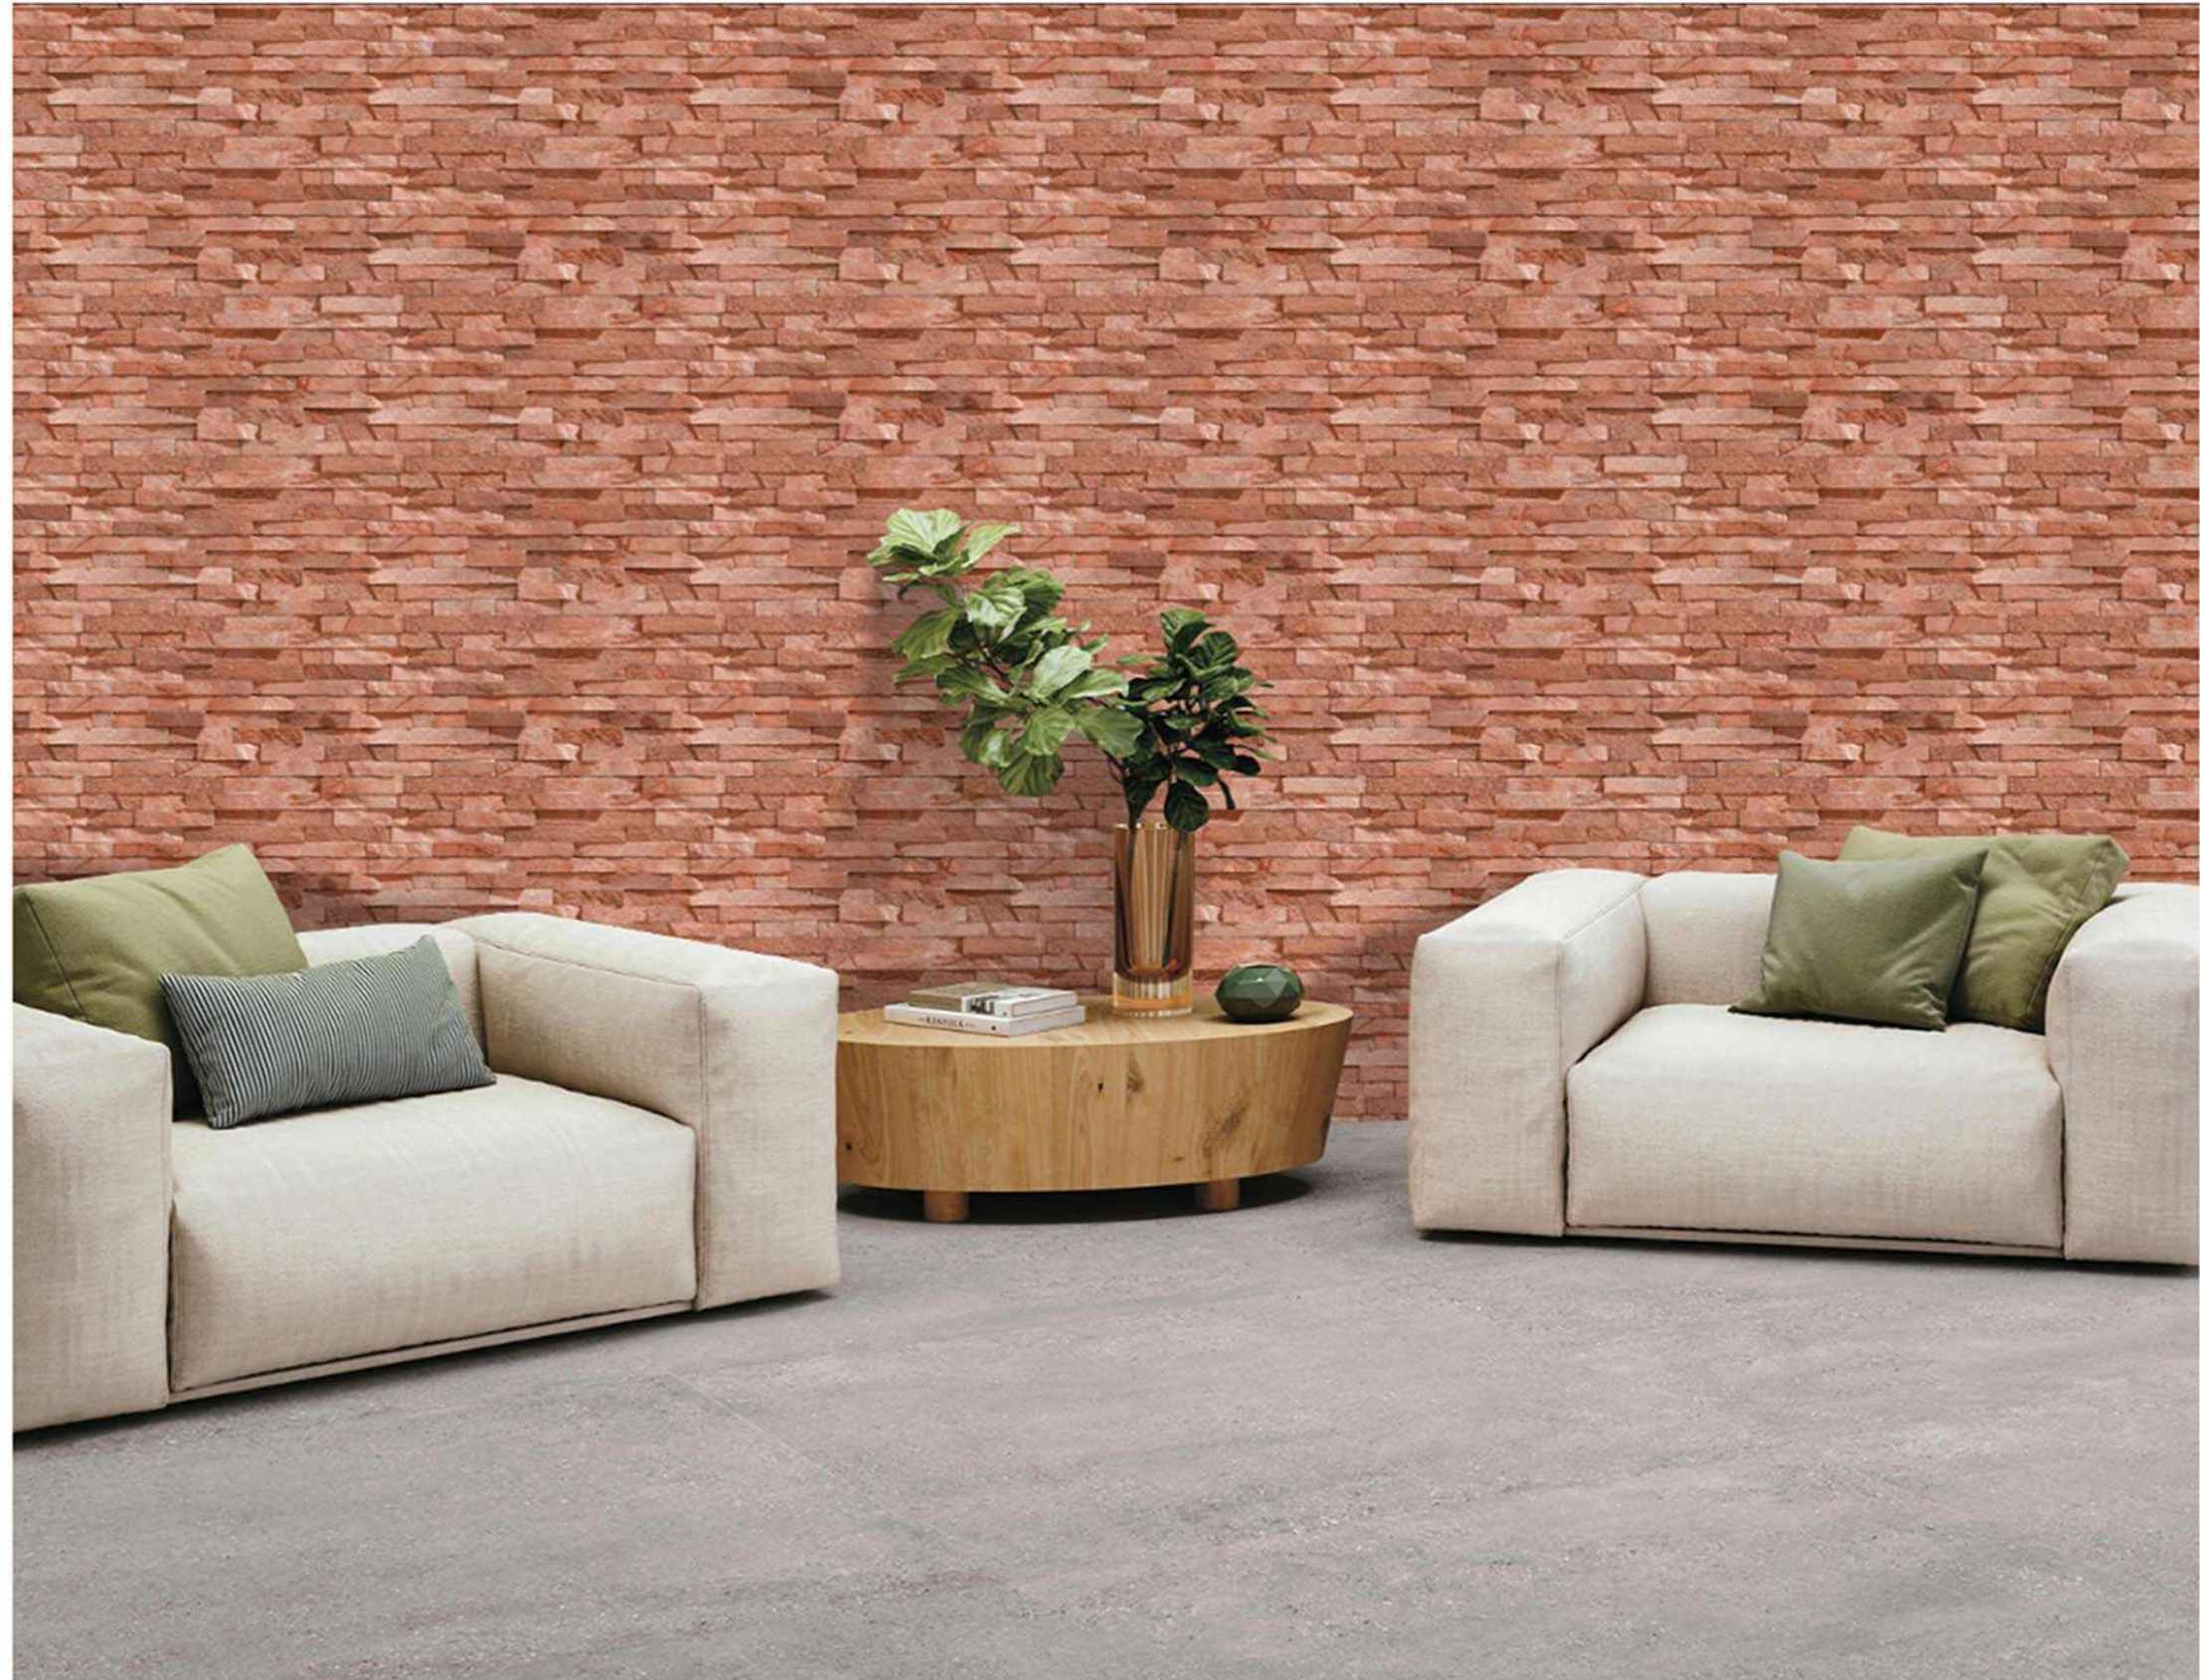

JET - 201

High Depth
Elevation

Random
Tiles

Finish
Matt

Size
300X600 mm

JET - 202

High Depth
Elevation

Random
Tiles