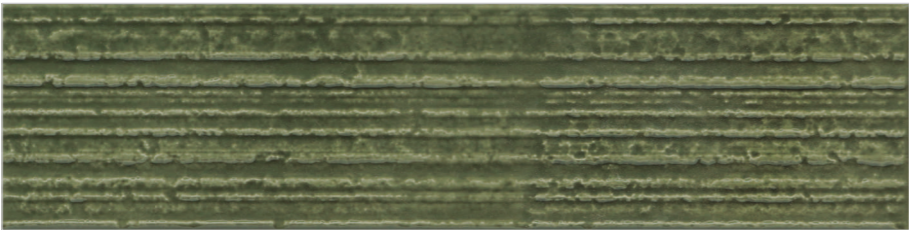

LAVALINE

COLLECTION

FERN GLOW

75X300MM
RANDOM 03
GLOSSY FINISH

FERN GLOW A |