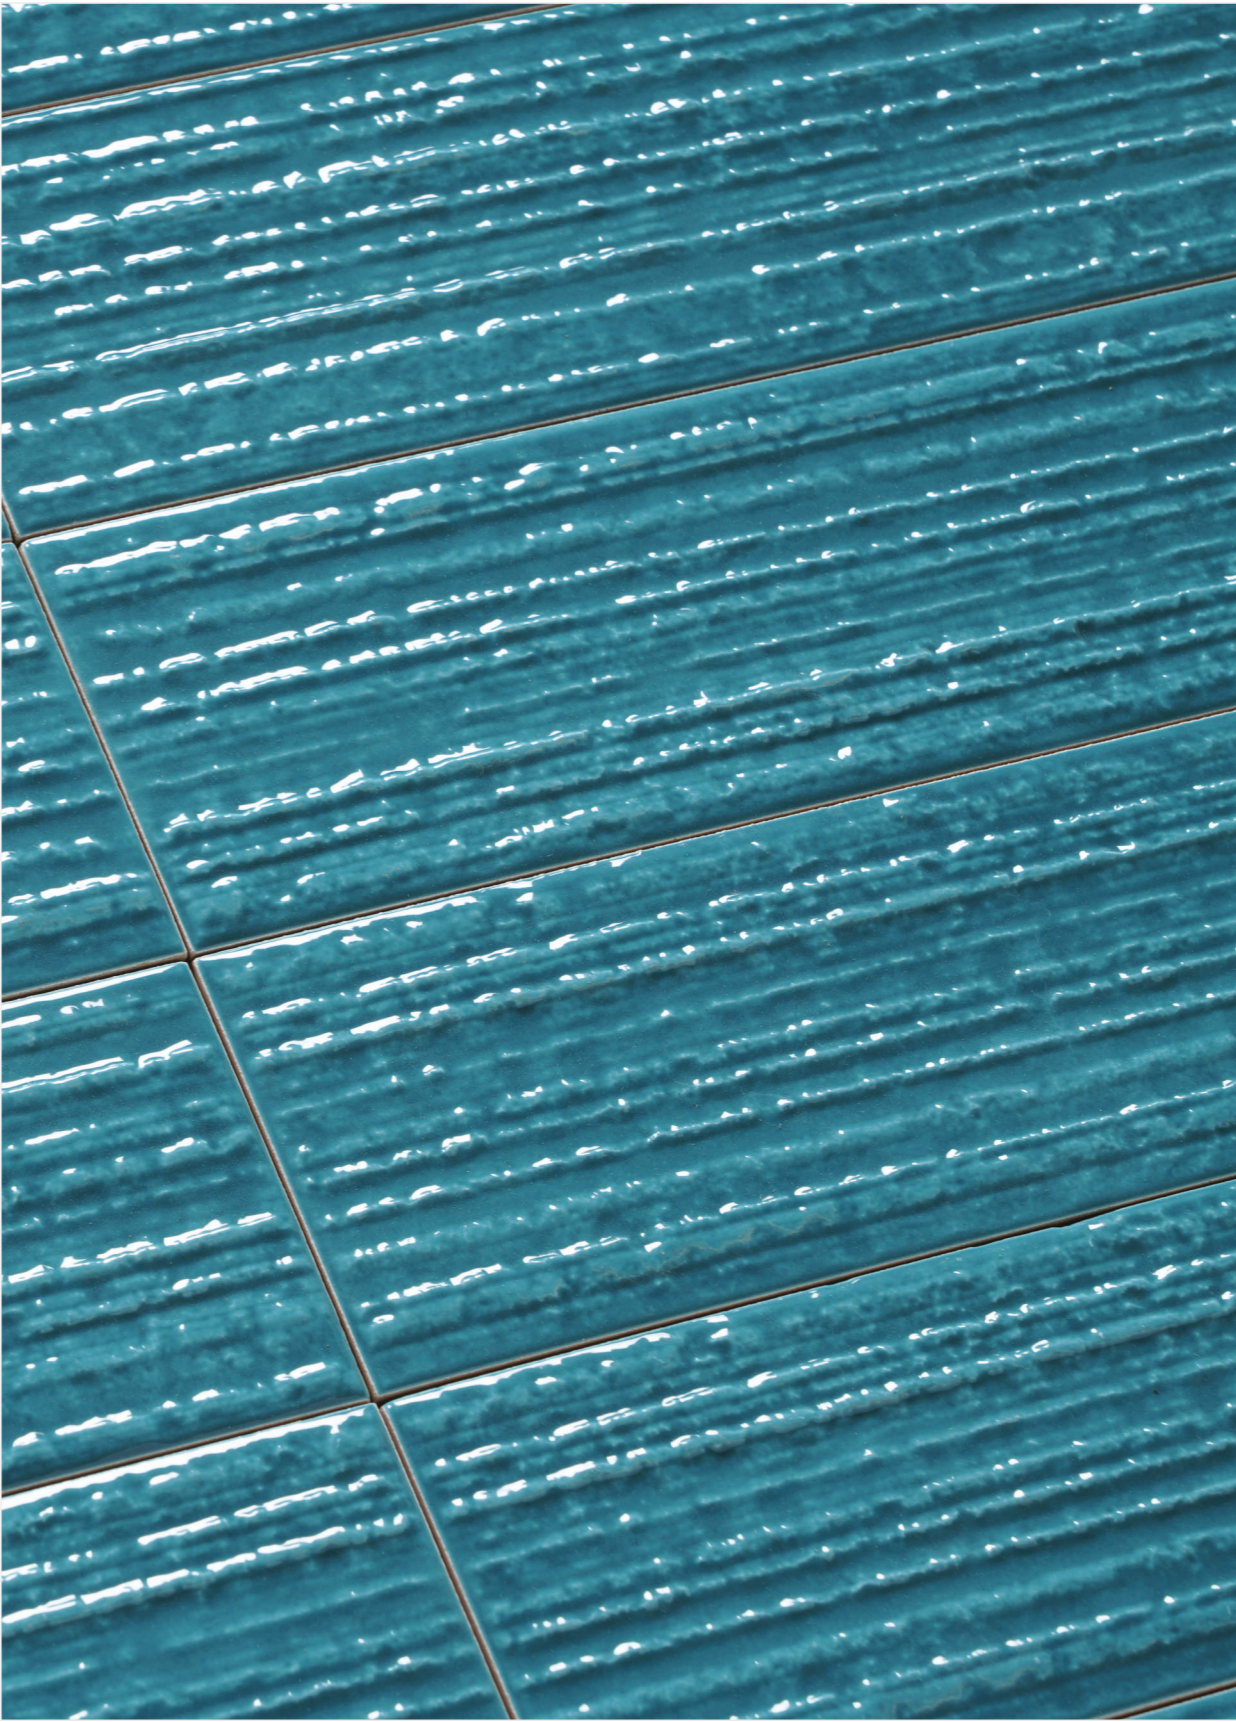

TEAL NEO VIBES

Make a modern statement with the dynamic depth of Teal Neo where boldness meets subtle balance.