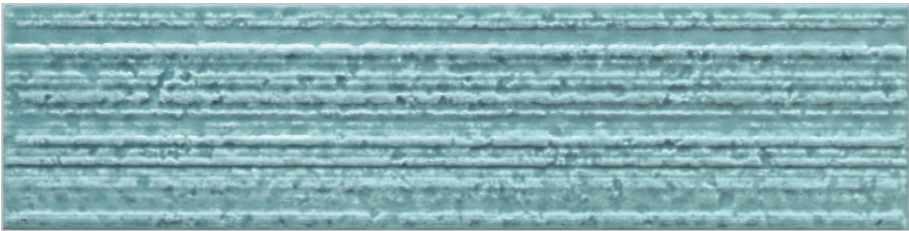

AQUA MIST B |