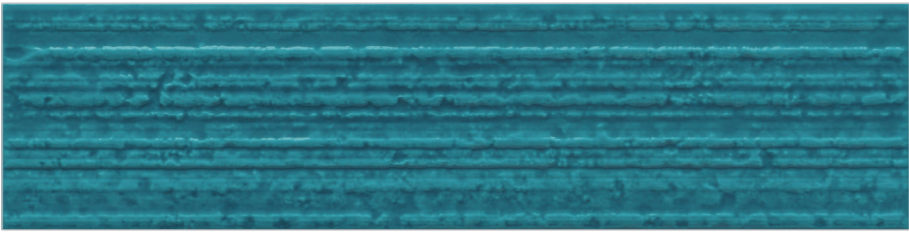

## TEAL NEO

75X300MM  
RANDOM 03  
GLOSSY FINISH

AQUA MIST A |

AQUA MIST B |

AQUA MIST C |