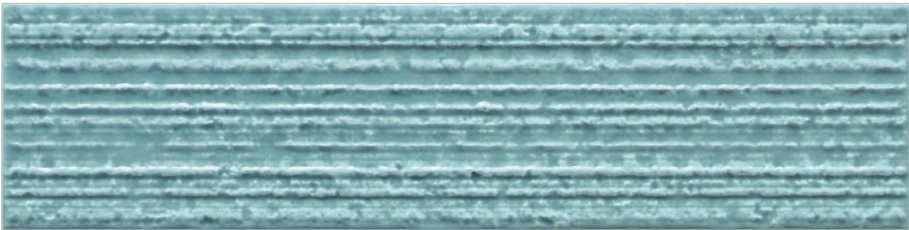

LAVALINE

COLLECTION

AQUA MIST

75X300MM
RANDOM 03
GLOSSY FINISH

AQUA MIST A |