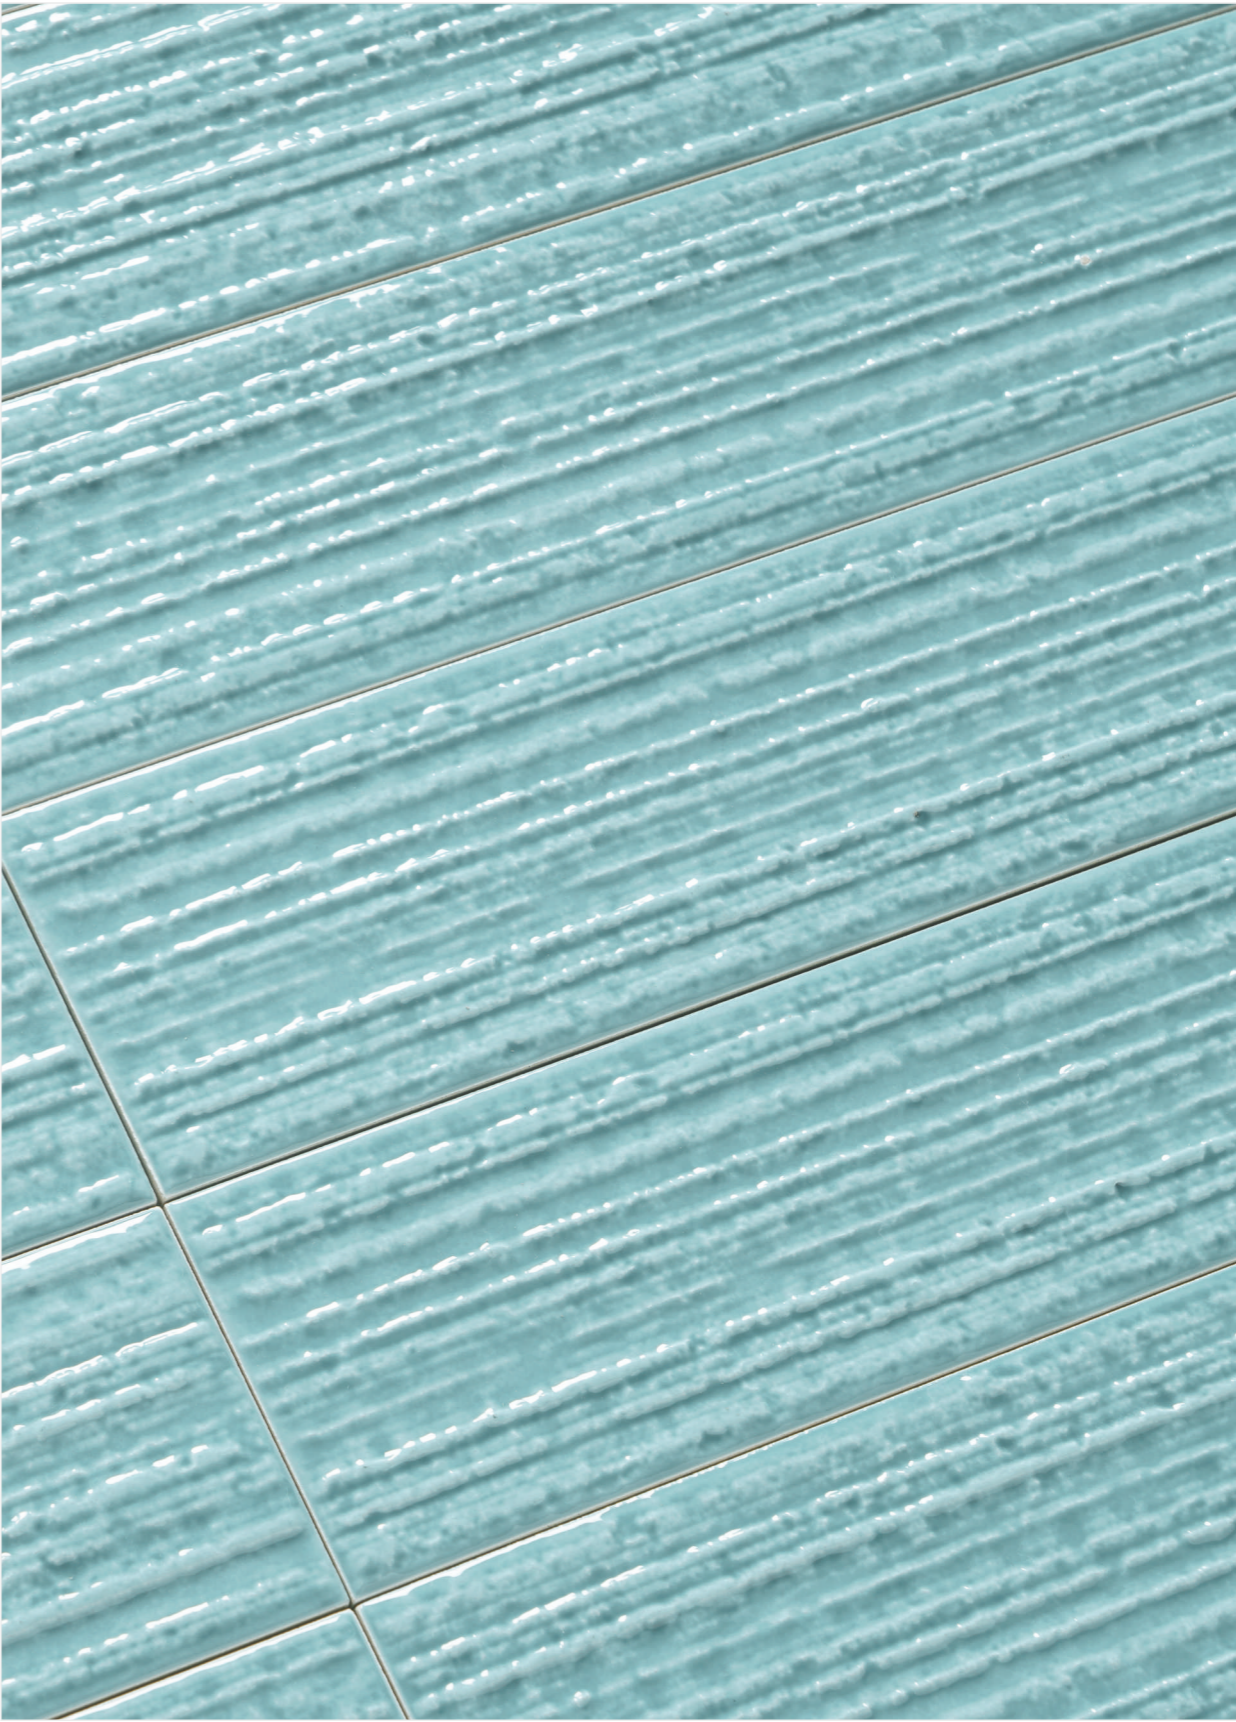

## BLUE DEPTH TRULY AMAZE

Indulge in true luxury with this aqua charm of surface and make your style statement.

CREAM ALLOY