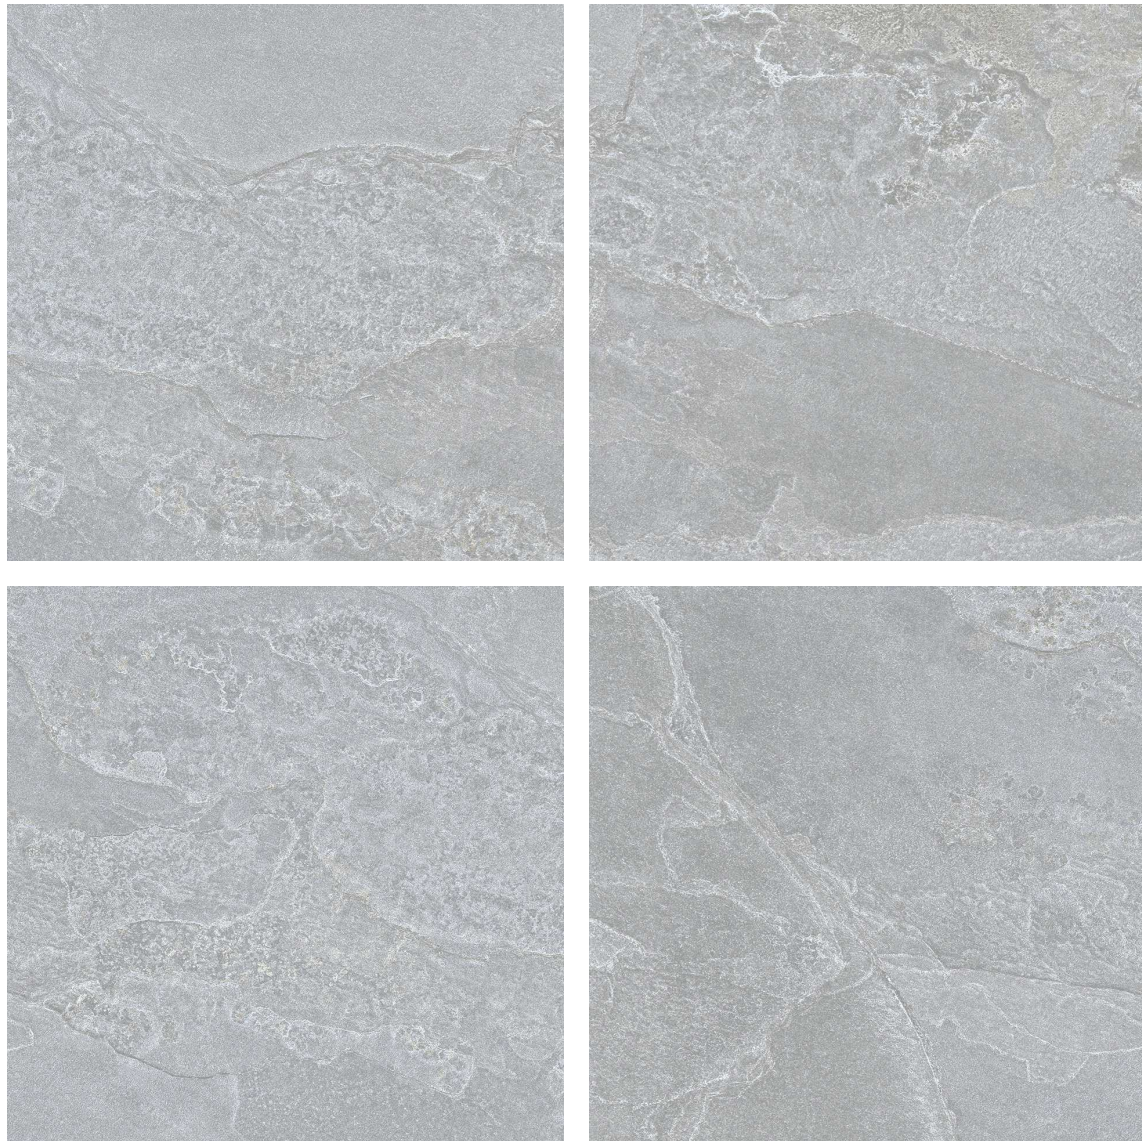

Matt
COLLECTION

FINISH :
Matt

SIZE :
600x600mm

Random :
12

SCOTIA GRIS

SCOTIA SAND