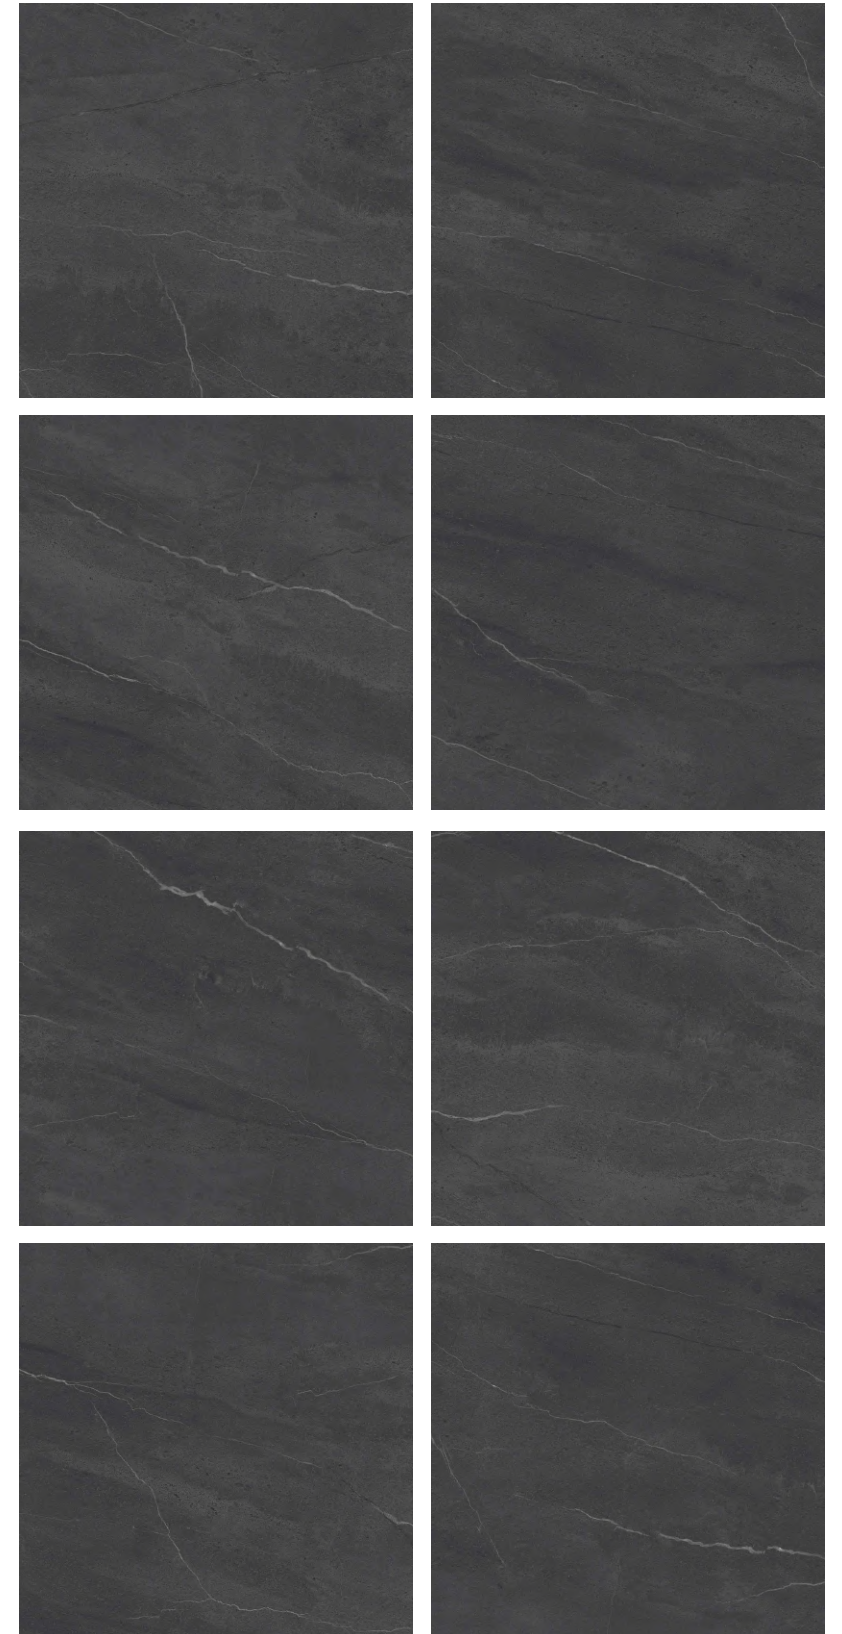

Matt
COLLECTION

FINISH :
Matt

SIZE :
600x600mm

Random :
10

SPANISH NERO